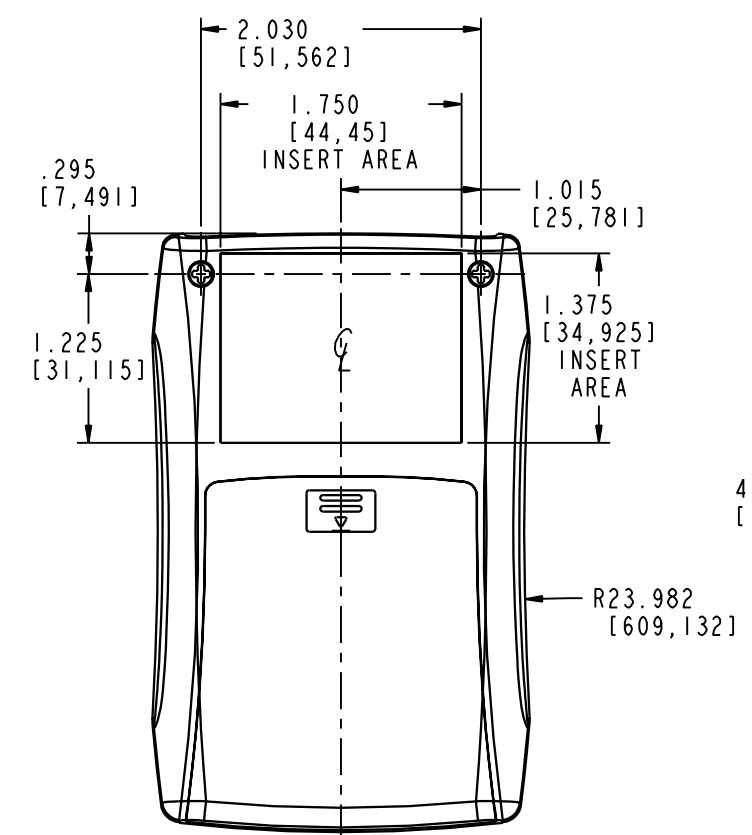

NOTE:

- PL 83556-510-... FOR ASSY WITH EBONY (PMS BLACK C) RUBBER TRIM.
PL 83777-510-... FOR ASSY WITH DARK GRAY (PMS #431) RUBBER TRIM.
- PC BOARD IS TRAPPED IN UNIT AND IS ALIGNED ON 3 Ø.066 PINS.

PACNTEC[®]
1-610-361-4231

PPL-2AA

VISIT **PACNTEC**[®]
ON THE WORLD WIDE WEB
www.pactecenclosures.com

COLOR / MATERIAL CODE		
COLOR	94HB	94VO
LT GRAY	508	308

DRAWING NUMBER	REV
83551	E