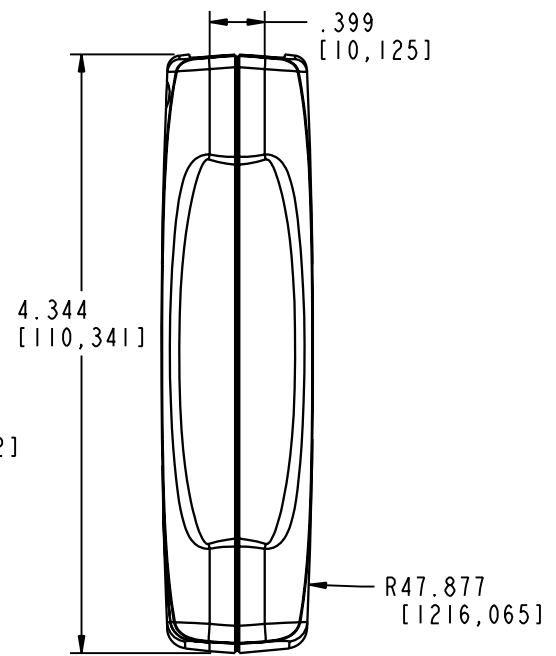

NOTE:

- PL 83556-510-... FOR ASSY WITH EBONY (PMS BLACK C) RUBBER TRIM.
PL 83777-510-... FOR ASSY WITH DARK GRAY (PMS #431) RUBBER TRIM.
- PC BOARD IS TRAPPED IN UNIT AND IS ALIGNED ON 3 Ø.066 PINS.

PACNTEC[®]
1-610-361-4231

PPL-2AA

VISIT **PACNTEC**[®]
ON THE WORLD WIDE WEB
www.pactecenclosures.com

COLOR / MATERIAL CODE		
COLOR	94HB	94VO
LT GRAY	508	308

DRAWING NUMBER	REV
83551	E