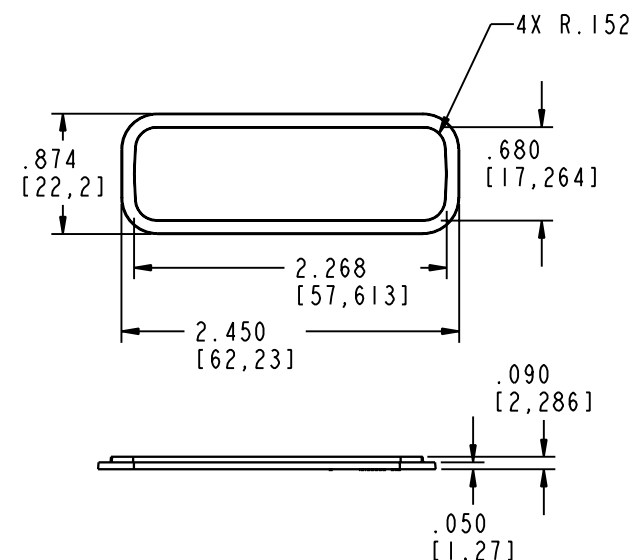

NOTE:

- PL 83556-510-... FOR ASSY WITH EBONY (PMS BLACK C) RUBBER TRIM.
PL 83777-510-... FOR ASSY WITH DARK GRAY (PMS #431) RUBBER TRIM.
- PC BOARD IS TRAPPED IN UNIT AND IS ALIGNED ON 3 Ø.066 PINS.

PACNTEC[®]
1-610-361-4231

PPL-2AA

VISIT **PACNTEC**[®]
ON THE WORLD WIDE WEB
www.pactecenclosures.com

COLOR / MATERIAL CODE		
COLOR	94HB	94VO
LT GRAY	508	308

DRAWING NUMBER	REV
83551	E