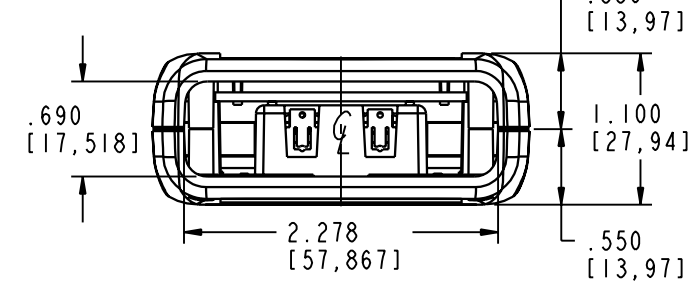

NOTE:

- PL 83556-510-... FOR ASSY WITH EBONY (PMS BLACK C) RUBBER TRIM.
PL 83777-510-... FOR ASSY WITH DARK GRAY (PMS #431) RUBBER TRIM.
- PC BOARD IS TRAPPED IN UNIT AND IS ALIGNED ON 3 Ø.066 PINS.

PACNTEC[®]
1-610-361-4231

PPL-2AA

VISIT **PACNTEC**[®]
ON THE WORLD WIDE WEB
www.pactecenclosures.com

COLOR / MATERIAL CODE		
COLOR	94HB	94VO
LT GRAY	508	308

DRAWING NUMBER	REV
83551	E